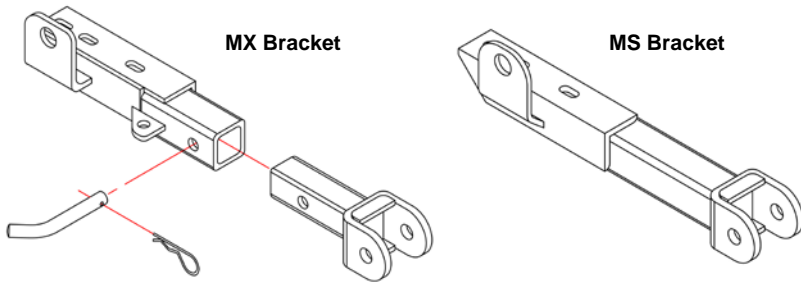

-----FOOTNOTES-----

Install Times Legend

- A** = 2.0 Hours
- B** = 2.5 Hours
- C** = 3.0 Hours
- D** = 3.5 Hours
- E** = 4.0 Hours
- F** = 4.5 Hours
- G** = 5.0 Hours

Bracket Type Legend

- XL** = Removable arms (pull pin to remove)
- EZ** = Removable arms (twist to remove)
- EZ2** = Removable arms (twist to remove)
- EZ4** = Removable arms (twist to remove)
- EZ5** = Removable arms (twist to remove)
- MX** = Removable arms (pull pin to remove, no crossbar needed)*
- MS** = Non Removable arms (no crossbar needed)*

Other Codes Legend

- N** = New Bracket
- C** = Change in bracket
- SO** = Special Order
- MT** = Allow 3-4 weeks manufacturing time

* MX and MS brackets are only for use with motorhome mounted tow bars. They eliminate the need for the included QD crossbar. The MX and MS brackets will not work with a car mounted tow bar like the STOWMASTER, nor will they work with the Easy Hook Safety Cables, Guardian or any accessory that requires a Roadmaster QD crossbar.