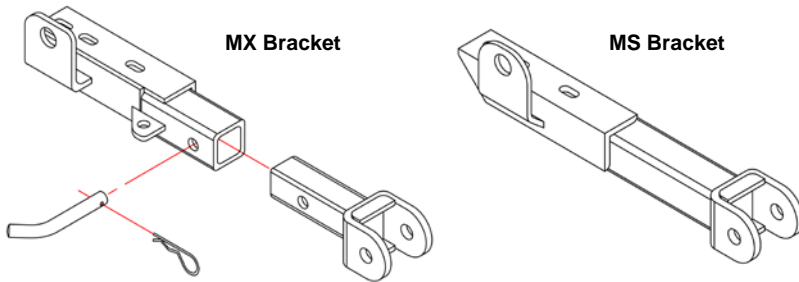

-----FOOTNOTES-----

Install Times Legend

- **A** = 2.0 Hours
- **B** = 2.5 Hours
- **C** = 3.0 Hours
- **D** = 3.5 Hours
- **E** = 4.0 Hours
- **F** = 4.5 Hours
- **G** = 5.0 Hours

Bracket Type Legend

- **XL** = Removable arms (pull pin to remove)
- **EZ** = Removable arms (twist to remove)
- **EZ2** = Removable arms (twist to remove)
- **EZ4** = Removable arms (twist to remove)
- **EZ5** = Removable arms (twist to remove)
- **MX** = Removable arms (pull pin to remove, no crossbar needed)*
- **MS** = Non Removable arms (no crossbar needed)*

Other Codes Legend

- **N** = New Bracket
- **C** = Change in bracket
- **SO** = Special Order
- **MT** = Allow 3-4 weeks manufacturing time

* MX and MS brackets are only for use with motorhome mounted tow bars. They eliminate the need for the included QD crossbar. The MX and MS brackets will not work with a car mounted tow bar like the STOWMASTER, nor will they work with the Easy Hook Safety Cables, Guardian or any accessory that requires a Roadmaster QD crossbar.