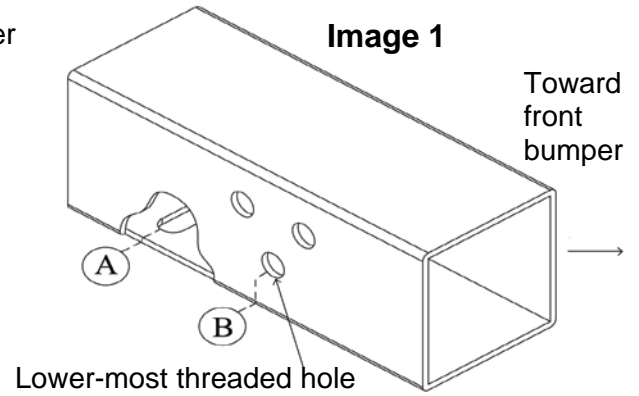

36. Although the same basic frame was used on all Chevy & GMC pickups & SUV's from 1987-2000, slight frame variations require different brackets to accommodate all of these vehicles. Carefully read the following to determine the correct bracket:
2. **FOR 87-98 CHEVY & GMC TRUCKS & SUV'S:** measure the distance from point A (on the bottom of the frame) to point B (on the side of the frame). The hole on the bottom of the frame is slotted & may run from front to back or from side to side. See Chart 1 to determine the correct bracket. (See Image 1, right).
3. **For 99 & NEWER CHEVY & GMC TRUCKS & SUV'S:** If the tow hooks are bolted externally to the bottom of the frame, use the instructions above for the 87-98 Chevy & GMC trucks & SUV's. If the tow hooks are bolted internally in the frame rail, use Chart 2 to determine the correct bracket.
4. **FOR ½ TON 2 WHEEL DRIVE ONLY:** Check front suspension for torsion bar or coil spring. If you have torsion bar, use kit 199-1 XL or 199-3 MX. If you have a coil spring, use 199-8 XL or 199-9 MX.
5. **FOR ¾ TON 2 WHEEL DRIVE:** with torsion bar, use 3101-1.

Passenger side view of frame

Chart 1 If Measurement is:	5,000 lb. Bracket	5,000 lb. XL Bracket	8,000 lb. MX
Approximately 1¼"	131-2*	131-17*	131-3*
Approximately 3"	n/a	131-15*	131-8*

* see Chart 3

Chart 2	5,000 lb. XL Bracket	8,000 lb. MX Bracket
½ ton 2WD	199-8*/199-1*	199-9*/199-3*
½ ton 4WD	199-1	199-3
¾ ton 4WD	N/A	3101-1*
¾ ton 2WD	199-8*	3101-1*

* see Chart 3

Chart 3	TYPE	COST	TIME	WEIGHT
131-2	S	W	C	22
131-3	MX	A	C	22
131-8	MX	A	C	30
131-15	XL	A	C	34
131-17	XL	A	C	34
199-1	XL	A	B	35
199-3	MX	A	B	35
199-8	XL	A	B	42
199-9	MX	A	B	40
3101-1	MX	A	B	25

37. This bracket will accommodate any ROADMASTER motorhome-mounted tow bar. This bracket is designed for heavier vehicles. Make sure the tow bar you use exceed the weight of the vehicle to be towed when full loaded. Anchor brackets for Sterling cables WILL NOT FIT MX or MS style brackets. To use MX or MS bracket with Sterling tow bar, the Sterling cable anchors must be attached to the frame of the vehicle or welded to the receiver portion of the bracket.
38. This frame utilizes two types of tie downs. If the tie down is bolted in, use kit # 606-1. If the tie down is welded in, use kit #607-4.
39. Bulb wiring kit (part 155) is needed.
40. **ON 2002 MODELS ONLY:** need to check for sub-frame mounting bolts. These bolts are located under a splash panel behind the bumper. These bolts hold the engine cradle to the main frame. If these bolts are present, use a 194 series bracket.
41. **ON 2004 MODELS ONLY:** bracket will not fit short wheelbase of 113.3
42. Trimming of outside grille opening required for receiver to fit on 04 & 05 models only.
43. Tow Package Auxiliary fans must be removed.
44. No right hand drive/steering.
45. This bracket will not fit with the bumper fascias on the AJ or AK Body Styles.
46. Bracket will not fit if vehicle is equipped with the Dynamic Laser Control.
47. On 2006 Acura MDX Models only: Must check tow ability with manufacturer.
48. This vehicle will not work with the Stowmaster All Terrain.
49. Special tools required – see instructions.
50. Please review the supplemental page located in the back of instructions if the vehicle is equipped with the auxiliary pump.
51. Will not work with optional Mopar skid plate.
53. Check towability with manufacturer.
54. Standard fascia for four door sedan sport model G35. Please view our pictures posted for this bracket.
55. This bracket fits Wranglers equipped with Warn/Mopar bumpers, must be part numbers 82211715, 82211715AB, 82209740AD or 82211715AC & skid plate part numbers 82210401 or 82210401AB.
56. This bracket will fit if the Wrangler is equipped with grille guard 74256, skid plate 74570 and winch mount plate 74950 or 74955.