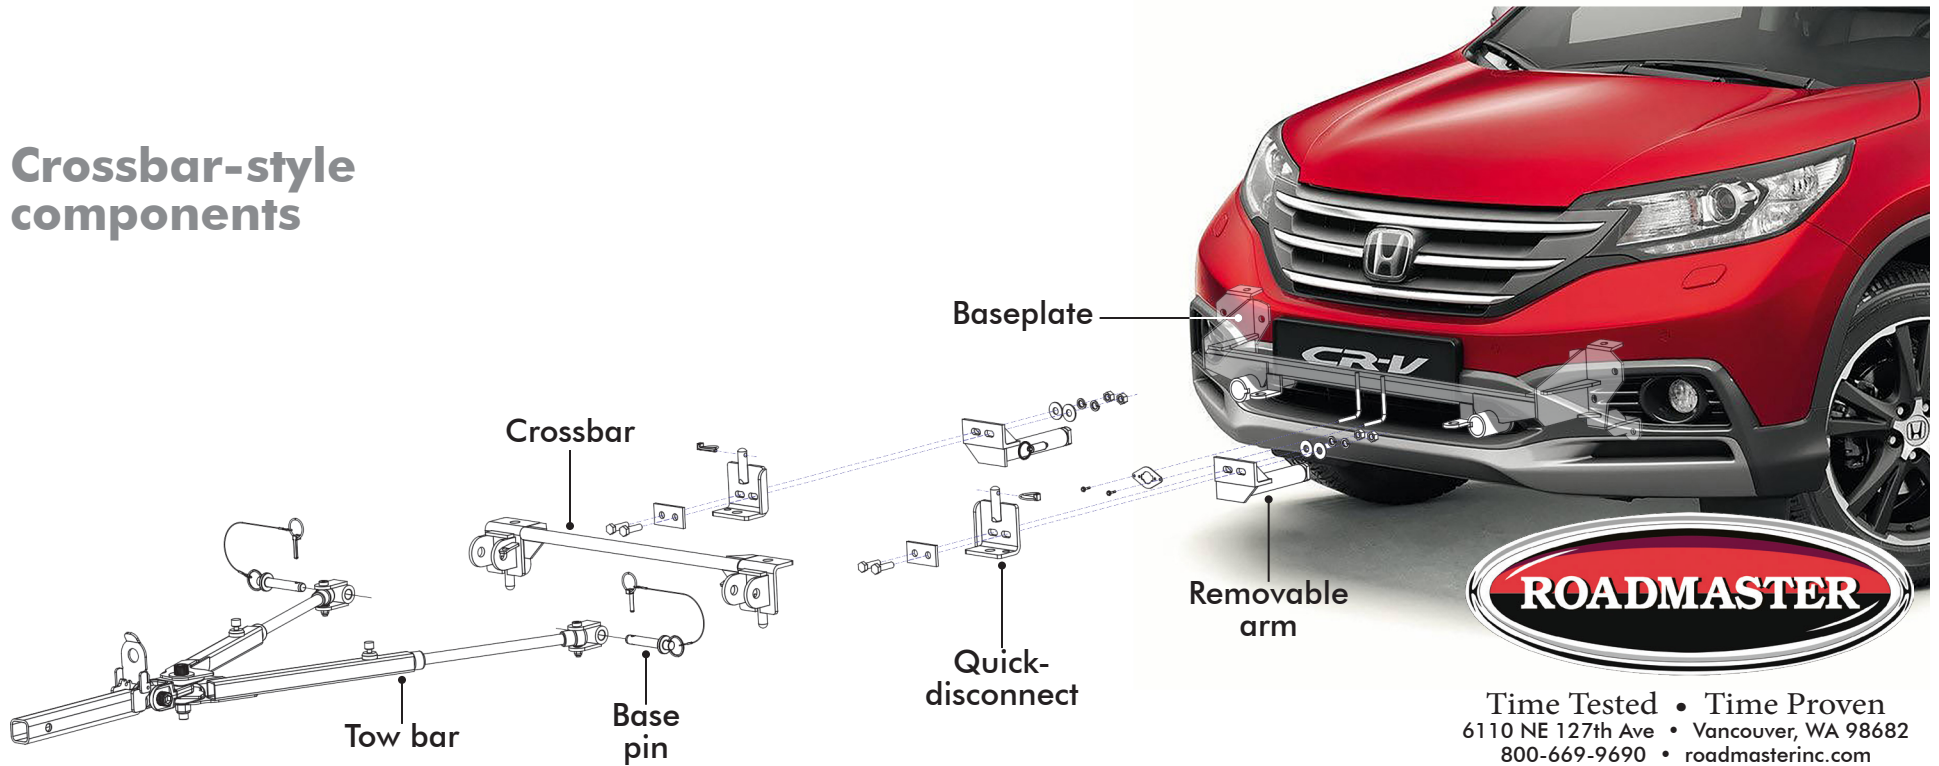

## Direct-Connect style components

## Crossbar-style components

Time Tested • Time Proven  
6110 NE 127th Ave • Vancouver, WA 98682  
800-669-9690 • roadmasterinc.com  
85882-00 03.18