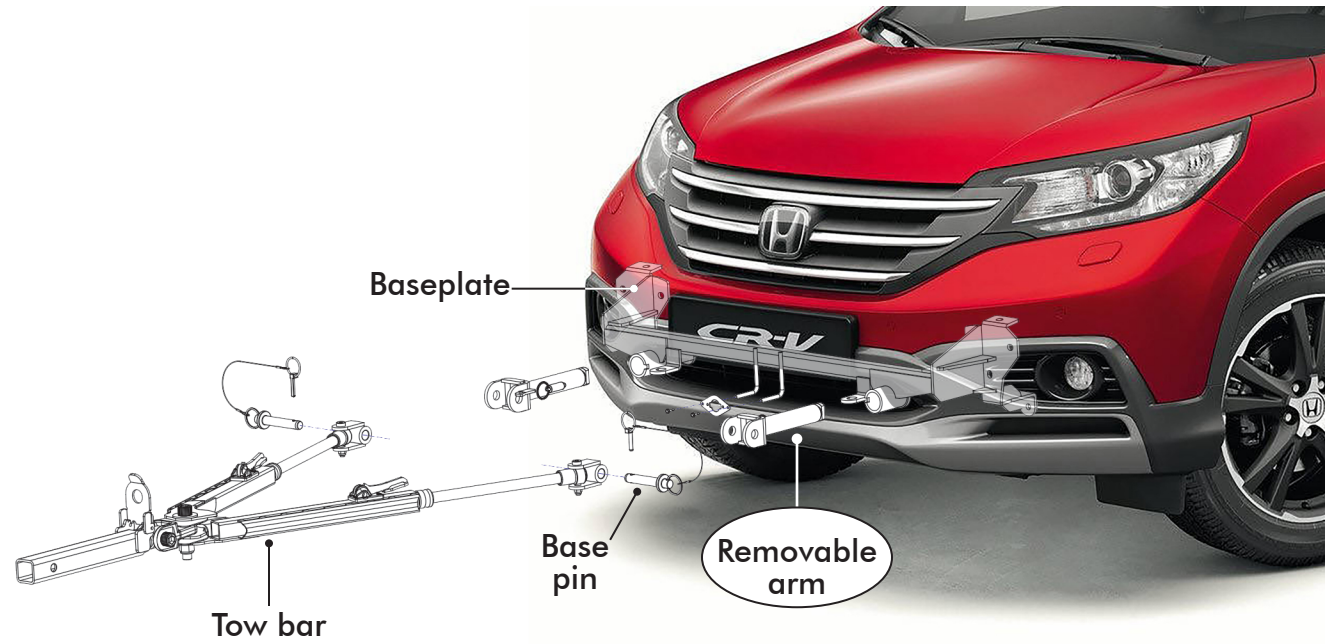

## Direct-Connect style components

## Crossbar-style components

Time Tested • Time Proven  
6110 NE 127th Ave • Vancouver, WA 98682  
800-669-9690 • roadmasterinc.com  
85882-00 03.18